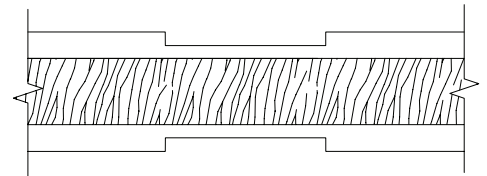

## REDI-PRIME® PREMIUM FLUSH INTERIOR DOORS

Simpson Redi-Prime® is one of today's most recognized brands for painted interior doors. And new to the Redi-Prime product line is Premium Flush Interior Doors. These doors feature a 1/4" MDF veneer over a wood stile, rail and lattice core substrate, ensuring structural support with less mass than a solid core flush door. These doors will fit perfectly in both new contemporary construction and mid/mod remodels. Get your premium flush doors either in local inventory or through Simpson's Redi-Ship® Program.

### SPECIFICATIONS

- Available in the most requested interior door widths in both 6'8" and 8'0" height
- 1/4" thick MDF veneer over wood stile, rail and wood lattice core
- Grooves are 1/2" wide and 1/8" deep for a dramatic appearance
- Wide internal stiles to satisfy your hardware requirements
- Factory double-primed and sanded
- 10-year warranty
- For a full list of available designs and sizes, visit [simpsondoor.com/rediship](http://simpsondoor.com/rediship)

### GROOVE DETAIL

1/2" wide x 1/8" deep

89934

89934 (8'0")

89935

89935 (8'0")