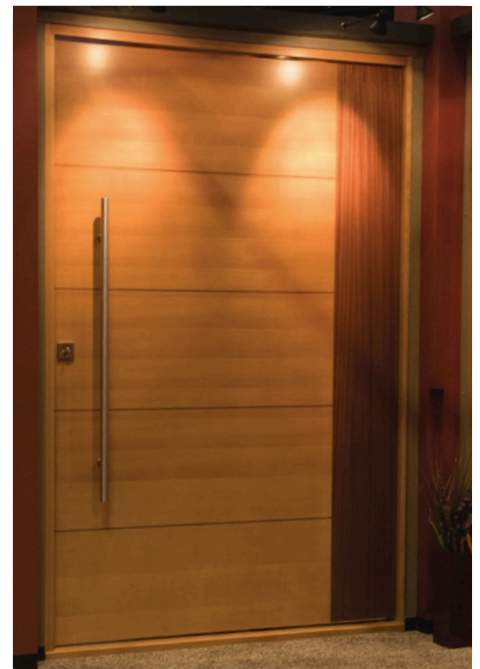

Monster Door® 7404

Pivot Door System shown in Walnut with UltraBlock® technology

Monster Door® 7404

Shown in hemlock with white laminate glass

Monster Door® 108

Shown with v-grooves in White Oak

Monster Door® 49920

Shown in Douglas fir and sapele with custom inlays

PLEASE NOTE. All Monster Doors include Simpson's standard warranty. That warranty does not cover warp on a door over 5'0" x 10'0".