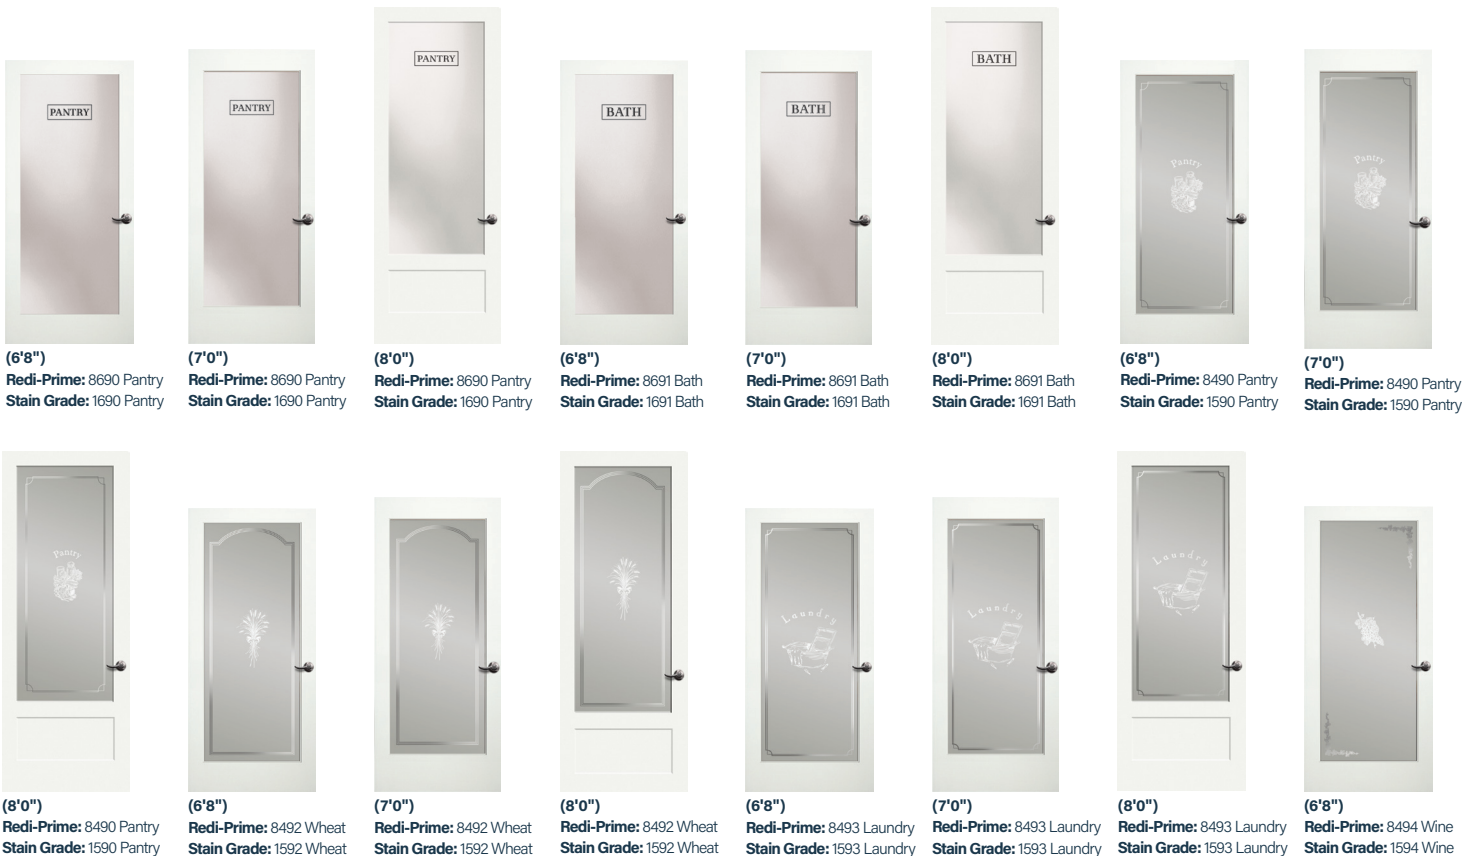

Profile options:

- In stock: Ovolo, Shaker with Quirk Bead
- Special order: any profile

Thickness:

- In stock: 1-3/8"
- Special order: 1-3/4"

Heights:

- Redi-Prime in stock: 6'8", 7'0", 8'0"
- Douglas Fir, Western Hemlock and Knotty Alder in Stock: 6'8", 8'0"
- Maple, Red Oak, Poplar, Pine and Knotty Pine in Stock: 6'8"
- Rift Cut White Oak in stock: 6'8", 7'0"
- Special order: any wood type in any height

Widths:

- In stock: for a full list of available widths, visit simpsondoor.com/rediship
- Special order: any width

Interior Specialty Glass Doors

Scan for
More Information

(7'0")
Redi-Prime: 8494 Wine
Stain Grade: 1594 Wine

(8'0")
Redi-Prime: 8494 Wine
Stain Grade: 1594 Wine

(6'8")
Redi-Prime: 8496 Border
Stain Grade: 1596 Border

(7'0")
Redi-Prime: 8496 Border
Stain Grade: 1596 Border

(8'0")
Redi-Prime: 8496 Border
Stain Grade: 1596 Border

(6'8")
Redi-Prime: 8499
2-Sided Mirror
Stain Grade: 1501
with 2-Sided
Mirror Option

(7'0")
Redi-Prime: 8499
2-Sided Mirror
Stain Grade: 1501
with 2-Sided
Mirror Option

(8'0")
Redi-Prime: 8499
2-Sided Mirror
Stain Grade: 1501
with 2-Sided
Mirror Option