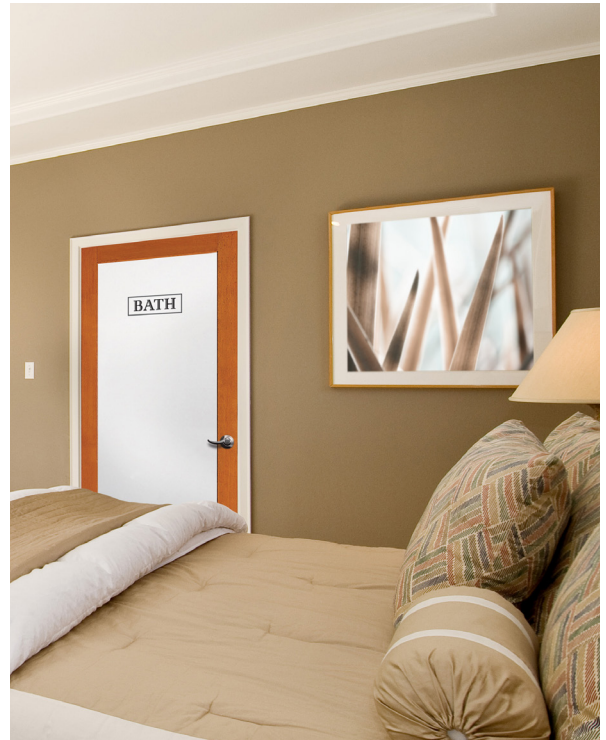

Beautiful and Private Solutions for Special Spaces in Your Home

Simpson can provide any custom glass design for a special space in your home. You select the wording and layout, size and design of the door and we can make it happen.

Simpson also stocks the following items and can deliver to you in an expedited lead time. For a full list of available designs, sizes and specifications visit simpsondoor.com/rediship.

Specifications:

- Each design shown with 2 design numbers: one for Redi-Prime® (for doors to be painted) and one for wood (for doors to be stained)
- Available wood types:
  - In stock: Douglas Fir, Western Hemlock, Knotty Alder, Maple, Poplar, Red Oak, Pine, Knotty Pine and Rift Cut White Oak
  - Special order: any wood type
- 1/8" thick single-glazed glass with satin etch glass texture
- Words on glass:
  - 8690/1690 and 8691/1691—design is in black print
  - Other designs—design is in clear glass

Profile options:

- In stock: Ovolo, Shaker with Quirk Bead
- Special order: any profile

Thickness:

- In stock: 1-3/8"
- Special order: 1-3/4"

Heights:

- Redi-Prime in stock: 6'8", 7'0", 8'0"
- Douglas Fir, Western Hemlock and Knotty Alder in Stock: 6'8", 8'0"
- Maple, Red Oak, Poplar, Pine and Knotty Pine in Stock: 6'8"
- Rift Cut White Oak in stock: 6'8", 7'0"
- Special order: any wood type in any height

Widths:

- In stock: for a full list of available widths, visit simpsondoor.com/rediship
- Special order: any width