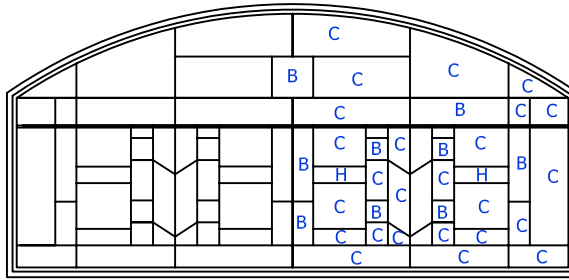

7873 SIDELIGHT

T/G: 9-1/6 X 67-1/4
S/G: 8-9/16 X 66-3/4

7872/7882 AREZZO®

T/G: 25-7/8 X 12-3/8
S/G: 25-3/8 X 7.31/32 X 11.7/8

LEGEND:

- B: CLEAR BEVEL
- C: CLEAR SEEDY
- H: 151 GG