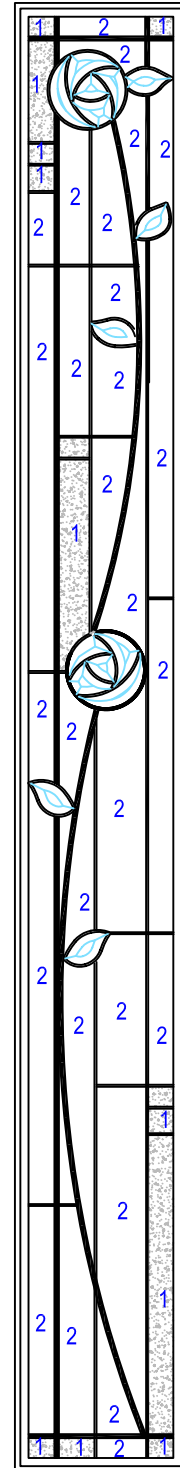

**6179 FOUR SQUARE® SIDELIGHT**

GLASS SIZE: 7-7/8" X 18-3/8" X 3/4"

**6951/6961/6971 FOUR SQUARE®**

GLASS SIZE: 25-7/8" X 18-3/8" X 3/4"

**6176 FOUR SQUARE® SIDELIGHT**

GLASS SIZE: 7--7/8" X 67-1/4" X 3/4"

**LEGEND:**

1: GRANITE GLASS

2: CLEAR ANTIQUE BACKGROUND

NO NUMBER: CLEAR BEVEL FOR FLOWER & LEAVES

BLACK CAME

ZB ROUND 3/8 AND ZRH 316 INNER CAME

ZB 500 BORDER

OFFSET SINGLE: 5/8"