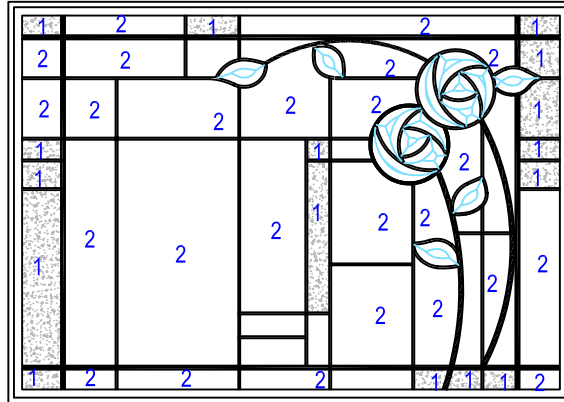

**6179 FOUR SQUARE® SIDELIGHT**

GLASS SIZE: 7-7/8" X 18-3/8" X 3/4"

**6951/6961/6971 FOUR SQUARE®**

GLASS SIZE: 25-7/8" X 18-3/8" X 3/4"

**6176 FOUR SQUARE® SIDELIGHT**

GLASS SIZE: 7--7/8" X 67-1/4" X 3/4"

**LEGEND:**

1: GRANITE GLASS

2: CLEAR ANTIQUE BACKGROUND

NO NUMBER: CLEAR BEVEL FOR FLOWER & LEAVES

BLACK CAME

ZB ROUND 3/8 AND ZRH 316 INNER CAME

ZB 500 BORDER

OFFSET SINGLE: 5/8"