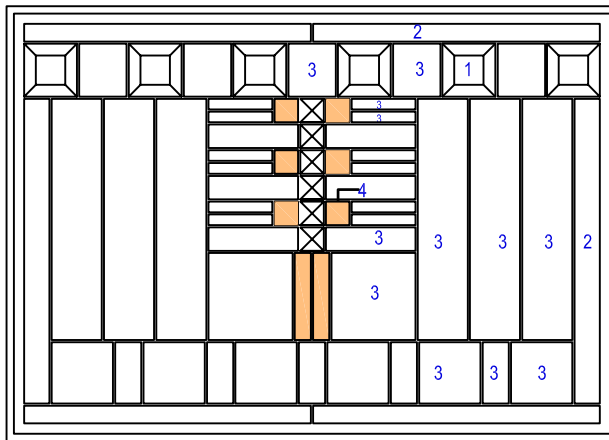

Temp. Glass 26 X 18-1/2 X 3/4 OA

6841/6851/6881 SOLANO®

GLASS SIZE: 25-7/8" X 18-3/8 X 3/4" OA

LEGEND:

- 1: CLEAR BEVEL
- 2: GLUE CHIP 3MM
- 3: CLEAR ANTIQUE
- 4: 319-1S AMBER