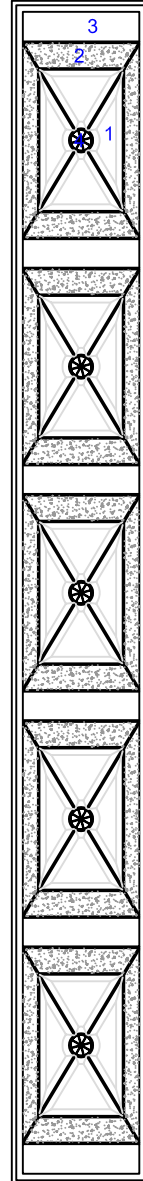

EMBARCADERO D/L  
IG: 25.7/8 X 67.1/4 X 3/4 OA

EMBARCADERO S/L  
IG: 7.7/8 X 67.3/8 X 3/4 OA

LEGEND :

- 1 : CLEAR BEVEL
- 2 : GRANITE GLASS
- 3 : SEEDY GLASS
- 4 : 30MM JEWELS MEDALLION

ZINC CAME

Customer approval : \_\_\_\_\_ Date : \_\_\_\_\_

SIMPSON

TITLE :

EMBARCADERO DESIGN

Date: 08/20/09  
Version :

Drawn by: Ha Dang  
Checked by: HD