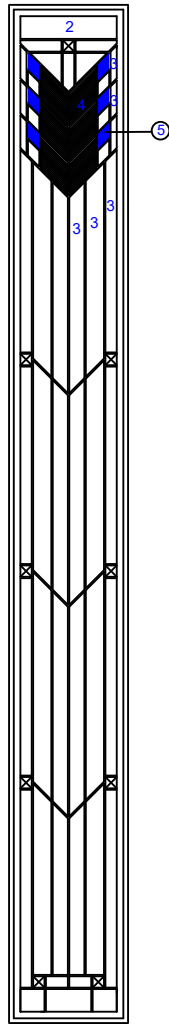

**6172 HOLBROOK SIDELIGHT**

GLASS SIZE: 7-7/8" X 79.1/4" X 3/4" OA

**6172 HOLBROOK SIDELIGHT**

GLASS SIZE: 7-7/8" X 67.1/4" X 3/4" OA

**6173 HOLBROOK SIDELIGHT**

GLASS SIZE: 7-7/8" X 18.3/8" X 3/4" OA

**LEGEND:**

- 1: GLUE CHIP
- 2: SEEDY
- 3: 100A
- 4: 100C
- 5: 136 BLUE

ZB500, ZRH316  
 OFFSET SINGLE: 1/2