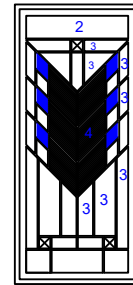

**6172 HOLBROOK SIDELIGHT**

GLASS SIZE: 7-7/8" X 79.1/4" X 3/4" OA

**6172 HOLBROOK SIDELIGHT**

GLASS SIZE: 7-7/8" X 67.1/4" X 3/4" OA

**6173 HOLBROOK SIDELIGHT**

GLASS SIZE: 7-7/8" X 18.3/8" X 3/4" OA

**LEGEND:**

- 1: GLUE CHIP
- 2: SEEDY
- 3: 100A
- 4: 100C
- 5: 136 BLUE

ZB500, ZRH316  
 OFFSET SINGLE: 1/2