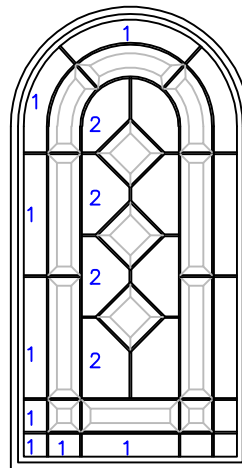

1-0 CAMILLE S/L

I/G SIZE : 9-1/16" x 66" x 5/8"OA

LEGEND :

- 1: SEEDY GLASS
- 2: CLEAR BAROQUE
- NO NUMBER : CLEAR BEVELS

PATINA/BRASS CAME:
ZB375-ZRH 316/ BB375-BRH316

3-0 RD BARCLAY

I/G SIZE : 10-3/8" x 20-1/16" x 5/8"OA