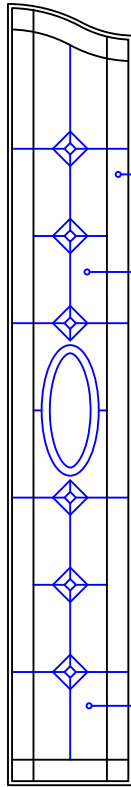

GC BORDER  
3 EQUAL SECTIONS IN HEIGHT

100 SEEDY  
6 EQUAL SECTIONS IN HEIGHT  
GLASS CUT TO SIZE: 5-1/4 HIGH

100 SEEDY, SAME HEIGHT AS  
1080 MICHELLE'S

3080 MICHELLE RH  
SINGLE SIZE: 9-3/8 X 45-15/16 X 47-7/8  
BB375 / BRH316  
GLUECHIP BORDER, 100 SEEDY  
BACKGROUND  
BEV 3-1/2 X 8 ETCHED OVAL  
BEV 1-1/2 SQUARE

GC BORDER  
3 EQUAL SECTIONS IN HEIGHT

100 SEEDY  
6 EQUAL SECTIONS IN HEIGHT  
GLASS CUT TO SIZE: 5-1/4 HIGH

100 SEEDY, SAME HEIGHT AS  
1080 MICHELLE'S

2880 MICHELLE RH  
SINGLE SIZE: 7-5/8 X 45-15/16 X  
47-27/32  
GLUECHIP BORDER, 100 SEEDY  
BACK  
BEV ETCHED OV & BEV 1-1/2 SQUARE

GC BORDER, 1-5/16" GLASS WIDTH  
TOP & BOTTOM ARE EQUAL

GC BORDER  
3 EQUAL SECTIONS IN HEIGHT

100 SEEDY  
6 EQUAL SECTIONS IN HEIGHT  
GLASS CUT TO SIZE: 5-1/4 HIGH

100 SEEDY  
TOP & BOTTOM ARE EQUAL

1080 MICHELLE SL  
SINGLE SIZE: 7-5/8 X 45-15/16  
GLUECHIP BORDER, 100 SEEDY  
BACK  
BEV ETCHED OVAL & BEV 1-1/2  
SQUARE

**4582/4583/4683  
CHATEAU MICHELLE**

**4586  
CHATEAU MICHELLE SIDELIGHT**