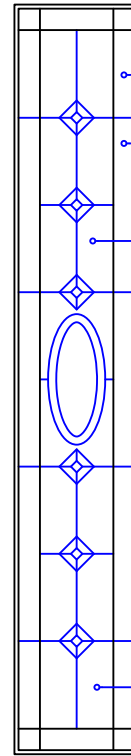

GC BORDER  
3 EQUAL SECTIONS IN HEIGHT

100 SEEDY  
6 EQUAL SECTIONS IN HEIGHT  
GLASS CUT TO SIZE: 5-1/4 HIGH

100 SEEDY, SAME HEIGHT AS  
1080 MICHELLE'S

3080 MICHELLE RH  
SINGLE SIZE: 9-3/8 X 45-15/16 X 47-7/8  
BB375 / BRH316  
GLUECHIP BORDER, 100 SEEDY  
BACKGROUND  
BEV 3-1/2 X 8 ETCHED OVAL  
BEV 1-1/2 SQUARE

GC BORDER  
3 EQUAL SECTIONS IN HEIGHT

100 SEEDY  
6 EQUAL SECTIONS IN HEIGHT  
GLASS CUT TO SIZE: 5-1/4 HIGH

100 SEEDY, SAME HEIGHT AS  
1080 MICHELLE'S

2880 MICHELLE RH  
SINGLE SIZE: 7-5/8 X 45-15/16 X  
47-27/32  
GLUECHIP BORDER, 100 SEEDY  
BACK  
BEV ETCHED OV & BEV 1-1/2 SQUARE

GC BORDER, 1-5/16" GLASS WIDTH  
TOP & BOTTOM ARE EQUAL

GC BORDER  
3 EQUAL SECTIONS IN HEIGHT

100 SEEDY  
6 EQUAL SECTIONS IN HEIGHT  
GLASS CUT TO SIZE: 5-1/4 HIGH

100 SEEDY  
TOP & BOTTOM ARE EQUAL

1080 MICHELLE SL  
SINGLE SIZE: 7-5/8 X 45-15/16  
GLUECHIP BORDER, 100 SEEDY  
BACK  
BEV ETCHED OVAL & BEV 1-1/2  
SQUARE

**4582/4583/4683  
CHATEAU MICHELLE**

**4586  
CHATEAU MICHELLE SIDELIGHT**