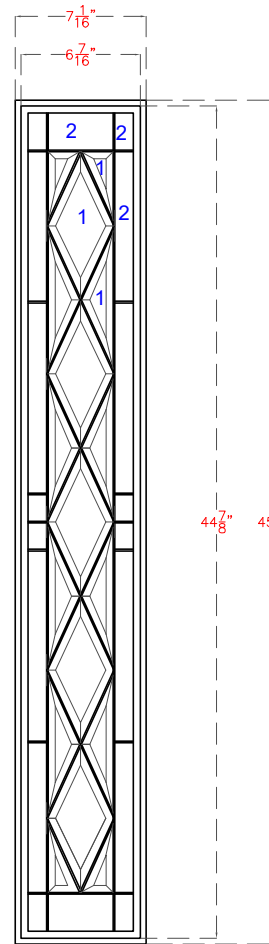

4608 QUEEN ANNE®

IG SIZE: 23-7/8" X 45-1/2" X 3/4" OA

4609 QUEEN ANNE® SIDELIGHT

IG: 7-1/16" X 45-1/2" X 3/4" OA

LEGEND:

1: SEEDY BAROQUE BEVEL

2: 100 WATER