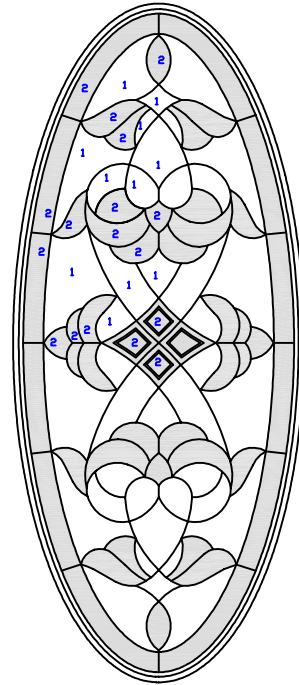

4762 ALEXANDRA TRANSOM
I.G : 62-3/8" x 9" x 5/8"

4322 ALEXANDRA
I.G : 6-13/16" x 43-1/2" x 5/8"

4302 OV ALEXANDRA
IG : 16.1/2" X 37.15/16" X 5/8"

LEGEND:

- 1: GLUE-CHIP GLASS
- 2: SANDBLASTED GLASS

PATINA CAME (ZRH 316-ZB375)