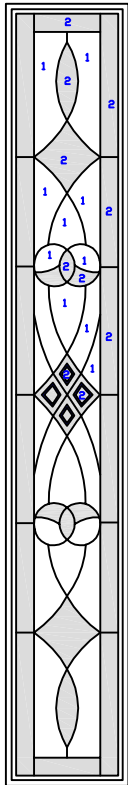

4762 ALEXANDRA TRANSOM
I.G : 62-3/8" x 9" x 5/8"

4322 ALEXANDRA
I.G : 6-13/16" x 43-1/2" x 5/8"

4302 OV ALEXANDRA
IG : 16.1/2" X 37.15/16" X 5/8"

LEGEND:

- 1: GLUE-CHIP GLASS
- 2: SANDBLASTED GLASS

PATINA CAME (ZRH 316-ZB375)