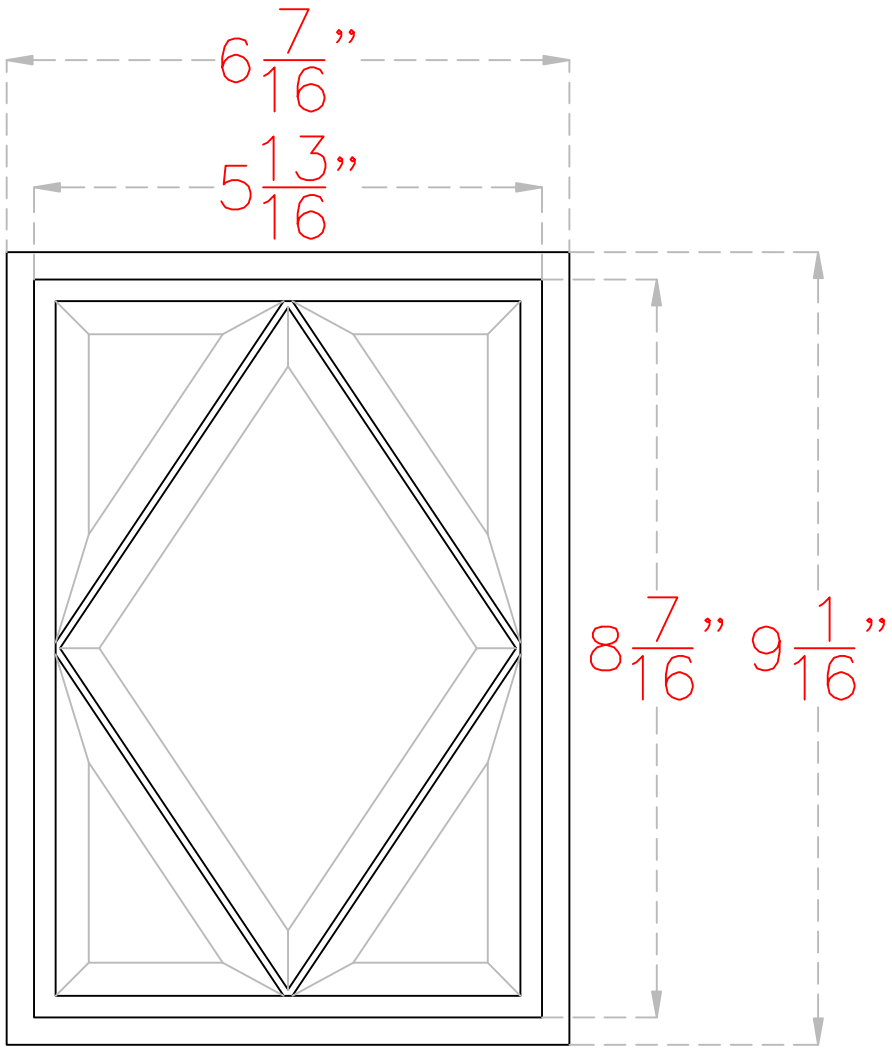

COMMUNICATION REPORT

Product name:
0710 Custom Queen Anne IV
ID number:

Product size:
I/G SIZE: 6-7/16" X 9-1/16" X 5/8"OA
S/G SIZE: 5-13/16" X 8-7/16"
Offset single 5/8"

Glass Legend:
ALL SEEDY BAROQUE BEVEL

Caming
-Border bar: ZB375
-Inner bar: ZRH316
-Patina

Insulation information
-Spacer: 3/8" super spacer
-Back bedding:
Hotmelt
Polyurethane
None
-Tempered glass:
6-7/16" X 9-1/16" X 1/8"
clear glass rectangle (2pcs)
-Logo located at bottom right corner