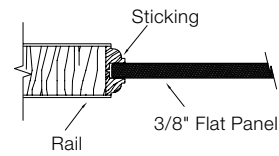

ANY SIZE

CAMING CHOICES

GLASS OPTIONS

PRIVACY RATING

ULTRA BLOCK®

WATER BARRIER®

FLAT PANEL DOOR, 3/4" PANEL

FLAT PANEL DOOR, 3/8" PANEL