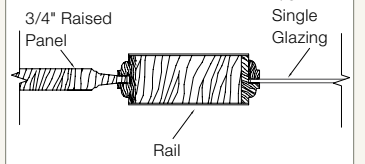

ULTRA
BLOCK®

WATER
BARRIER®

7000 SERIES RAISED PANEL DOORS

2000 SERIES RAISED PANEL DOORS

ANY DOOR. ANY GLASS.
DOOR SHOWN WITH OPTIONAL LARGE LEAF GLASS

7120 IG

Shown with optional large leaf glass

2634 SG