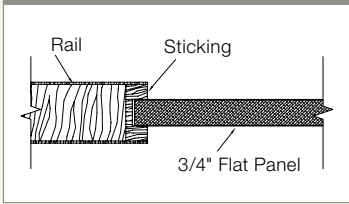

70700 SERIES DOORS