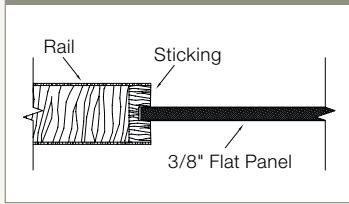

700 SERIES DOORS