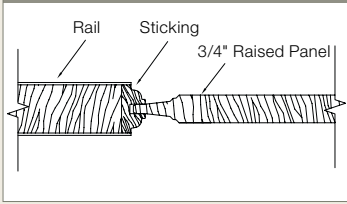

2000 SERIES RAISED PANEL DOORS