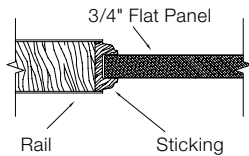

ANY SIZE

CAMING CHOICES

GLASS OPTIONS

PRIVACY RATING

ULTRA BLOCK®

WATER BARRIER®

FLAT PANEL DOOR, 3/4" PANEL

FLAT PANEL DOOR, 3/8" PANEL