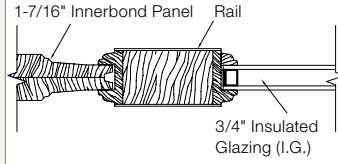

7000 SERIES RAISED PANEL DOORS