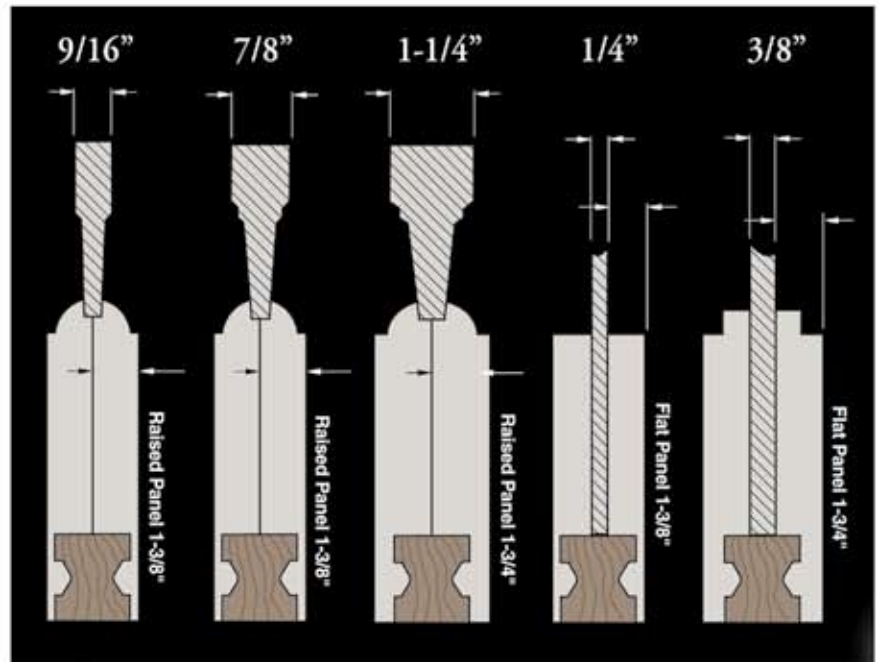

SIMPSONDOOR.COM