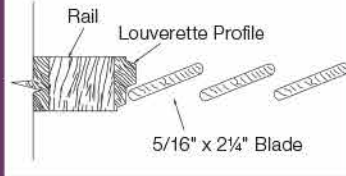

164 FP

162 FP

75 FP

160 FP

ANY DOOR. ANY WOOD.
DOOR SHOWN IN CHERRY

SHAKER FLAT PANEL DOORS

LOUVER DOORS

▲ 20 with v-groove panel; 20 with arch top and v-groove panel | shown in knotty alder