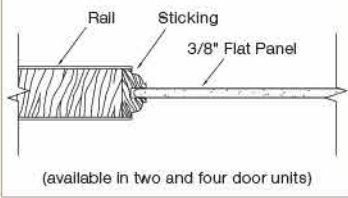

## Plantation Louver Doors Available in 1 3/4" thickness only

8420

8482

8483

ANY DOOR. ANY WOOD.  
DOOR SHOWN IN SAPELE MAHOGANY

FLAT PANEL BIFOLD DOORS

RAISED PANEL BIFOLD DOORS

SHAKER FLAT PANEL BIFOLD DOORS