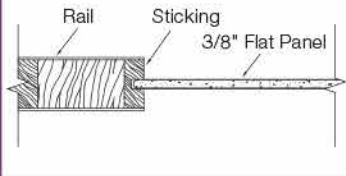

164 FP

162 FP

75 FP

160 FP

ANY DOOR. ANY WOOD.
DOOR SHOWN IN CHERRY

SHAKER FLAT PANEL DOORS

LOUVER DOORS

▲ 20 with v-groove panel; 20 with arch top and v-groove panel | shown in knotty alder