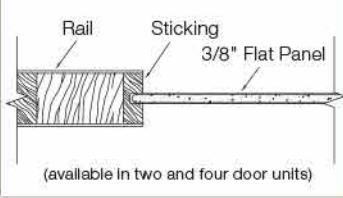

SHAKER FLAT PANEL BIFOLD DOORS