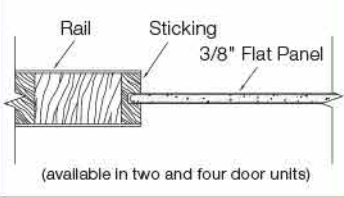

## Plantation Louver Doors Available in 1 3/4" thickness only

8420

8482

8483

ANY DOOR. ANY WOOD.  
DOOR SHOWN IN SAPELE MAHOGANY

FLAT PANEL BIFOLD DOORS

RAISED PANEL BIFOLD DOORS

SHAKER FLAT PANEL BIFOLD DOORS