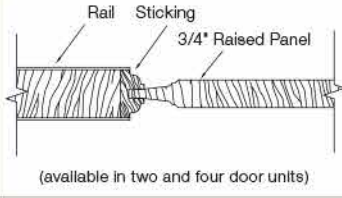

RAISED PANEL BIFOLD DOORS