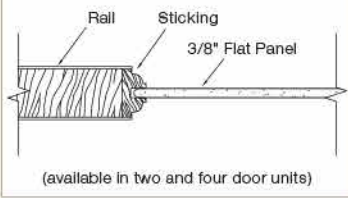

FLAT PANEL BIFOLD DOORS