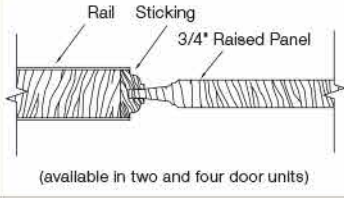

## Plantation Louver Doors Available in 1 3/4" thickness only

8420

8482

8483

ANY DOOR. ANY WOOD.  
DOOR SHOWN IN SAPELE MAHOGANY

FLAT PANEL BIFOLD DOORS

RAISED PANEL BIFOLD DOORS

SHAKER FLAT PANEL BIFOLD DOORS