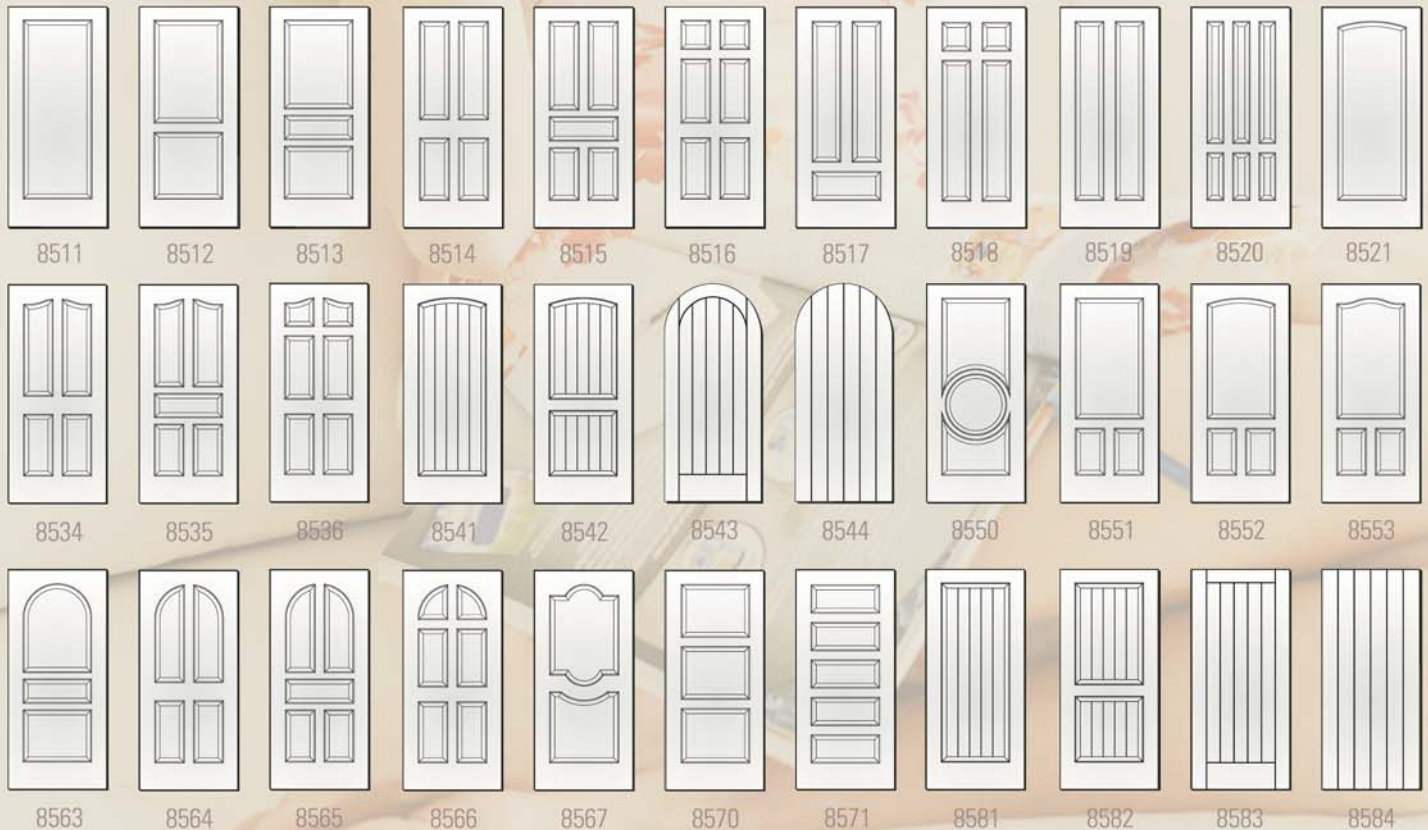

Infinity
Encore[®]

Doors
of a Lifetime

Simpson[®]

Infinity Encore®

PART OF THE PRIMED PACKAGE

- Factory primed interior doors
- Panel and bifold designs
- Select one design or two designs on opposite sides*
- Dramatic raised panels
- Rounded sticking pattern
- Custom design flexibility
- Solid surface construction
- No possibility of stile and rail separation
- State of the art production capability
- Solid wood edge strips on all sides for screw holding power and mortising ease. No extra "work" necessary for hanging.
- Much lighter than MDF

Standard Encore Door Designs

Standard
1 3/4" Door

Standard
1 3/8" Door

20 Minute
Fire Door

SPECIFICATIONS

THICKNESS:	1-3/4", 1-3/8"
WIDTHS:	Doors 1'0"-1'10", 2'0", 2'4", 2'6", 2'8", 3'0", 3'6", 4'0"
	Bifolds 2'0", 2'6", 3'0"
HEIGHTS:	6'8", 7'0", 8'0"
STILES:	4-1/2", 5-3/8"
TOP RAIL:	4-7/8"
BOTTOM RAIL:	10"

Softwood stiles and rails allow Encore doors to hold hinge screws better than traditional MDF doors.

Simpson®

Applied Emblems

One Side BSB-1
Two Sides BSB-2

One Side FTP-1
Two Sides FTP-2

One Side BSK-1
Two Sides BSK-2

One Side SOC-1
Two Sides SOC-2

One Side TEN-1
Two Sides TEN-2

8522 Soccer

NOTE: Emblems are provided primed.

*Bifold carved on one side only

Standard Encore Bifold* Designs

8611

8613