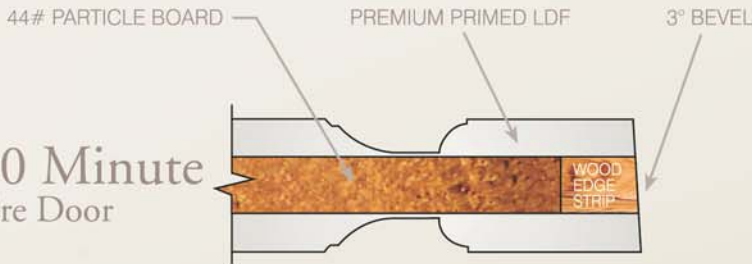

Infinity
Encore[®]

Doors
of a Lifetime

Simpson[®]

Infinity Encore®

PART OF THE PRIMED PACKAGE

- Factory primed interior doors
- Panel and bifold designs
- Select one design or two designs on opposite sides*
- Dramatic raised panels
- Rounded sticking pattern
- Custom design flexibility
- Solid surface construction
- No possibility of stile and rail separation
- State of the art production capability
- Solid wood edge strips on all sides for screw holding power and mortising ease. No extra "work" necessary for hanging.
- Much lighter than MDF

Standard Encore Door Designs

Standard
1 3/4" Door

Standard
1 3/8" Door

20 Minute
Fire Door

SPECIFICATIONS

THICKNESS:	1-3/4", 1-3/8"
WIDTHS:	Doors 1'0"-1'10", 2'0", 2'4", 2'6", 2'8", 3'0", 3'6", 4'0"
	Bifolds 2'0", 2'6", 3'0"
HEIGHTS:	6'8", 7'0", 8'0"
STILES:	4-1/2", 5-3/8"
TOP RAIL:	4-7/8"
BOTTOM RAIL:	10"

Softwood stiles and rails allow Encore doors to hold hinge screws better than traditional MDF doors.

Simpson®

Applied Emblems

One Side BSB-1
Two Sides BSB-2

One Side FTP-1
Two Sides FTP-2

One Side BSK-1
Two Sides BSK-2