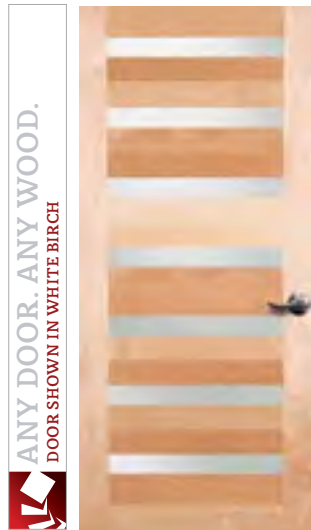

7407 IG
with optional shaker sticking
Option: 1607 SG