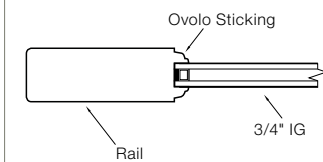

7410 IG with optional shaker sticking
Option: 1610 SG

7411 IG
Option: 1611 SG

4945 IG with optional shaker sticking
Option: 4930 SG

4947 IG with optional shaker sticking
Option: 4931 SG

7421 IG with optional shaker sticking
Option: 1621 SG

7427 IG
Option: 1627 SG

ANY DOOR. ANY GLASS.
DOOR SHOWN WITH OPTIONAL HEAVY WATER GLASS.

PROFILE OPTIONS

OVOLO STICKING (STANDARD)

SHAKER STICKING (OPTION)