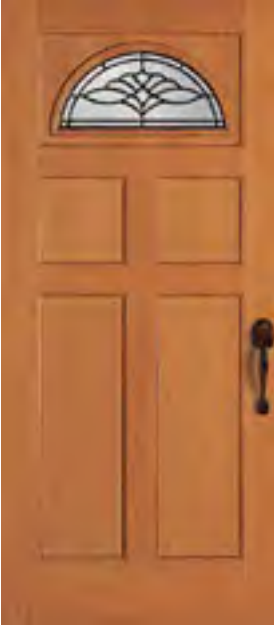

CAMBRIDGE [Icons: Arrow, Square, Circle, Leaf, 6, Water] Black caming | 6566 door

Note: Door details may have to be altered slightly to accept the WaterBarrier® technology upgrade. Contact a Simpson Authorized Dealer for final specifications.

BUILDER'S ADVANTAGE® SERIES

SIMPSONDOOR.COM | 1.800.SIMPSON

- ANY WOOD
- ANY SIZE
- CAMING CHOICES
- GLASS OPTIONS
- PRIVACY RATING
- ULTRA BLOCK®
- WATER BARRIER®