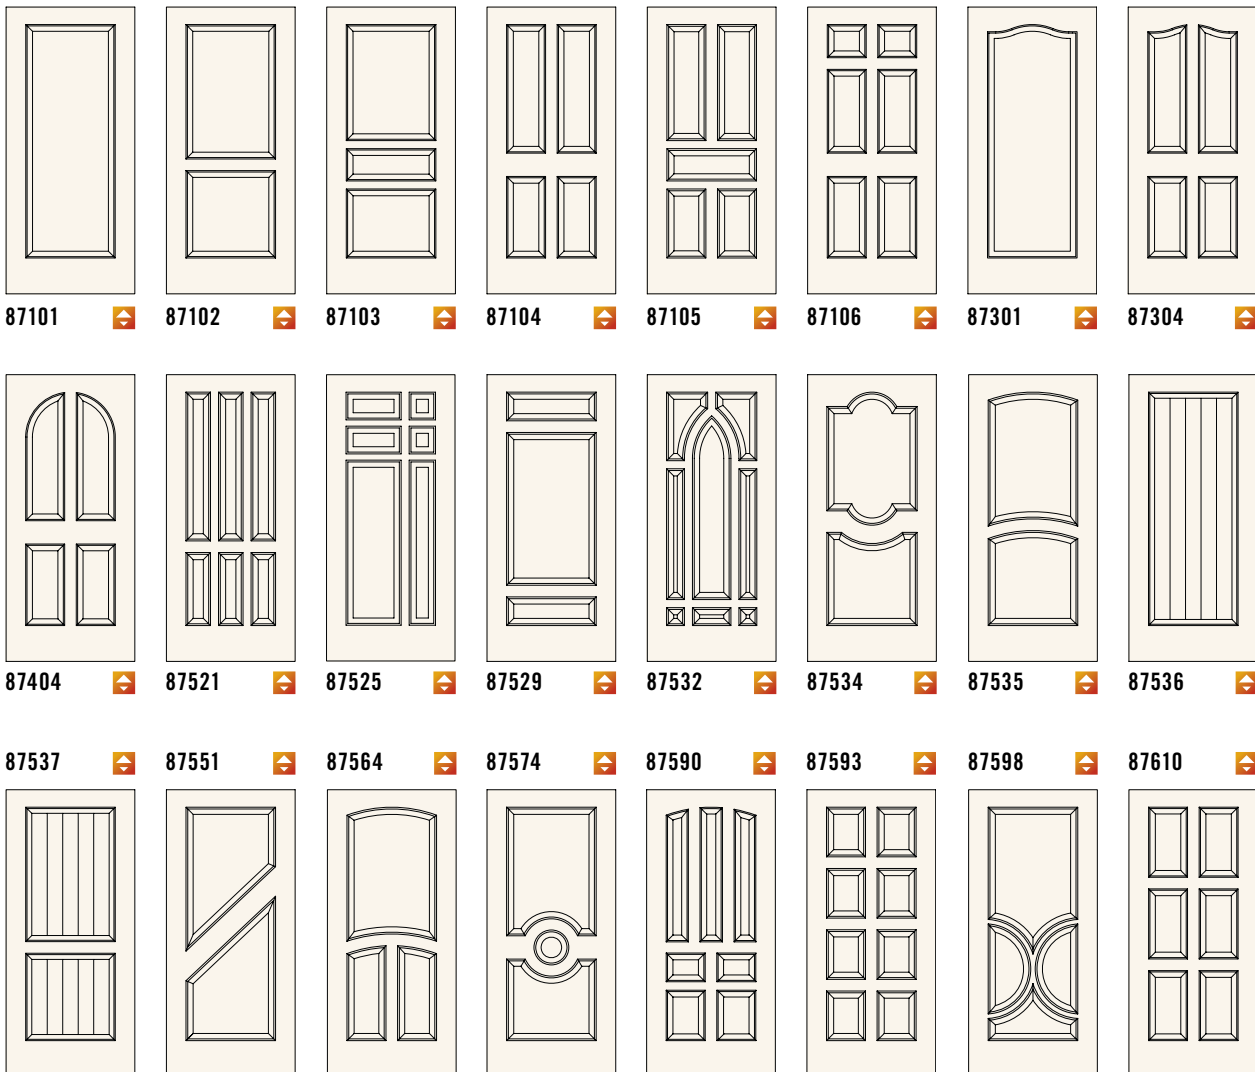

## LAYERED PANEL DOORS

- MDF doors made with unique layered construction
- Unlimited design flexibility for a great value
- Matching bifold and louver doors available
- Up to 90-minute fire-ratings available

Ovation 87528 ▲

ANY SIZE

MIX AND MATCH YOUR OPTIONS

SCOOP PANEL WITH STEP-SHAKER STICKING

RAISED PANEL WITH OGEE STICKING

FLAT PANEL WITH SHAKER STICKING

FLAT PANEL WITH ROUND STICKING

Ovation doors are available in a wide variety of designs and some of the most popular are shown below. For a complete listing of standard designs visit [simpsondoor.com/ovation](http://simpsondoor.com/ovation) or design your own custom Ovation door.