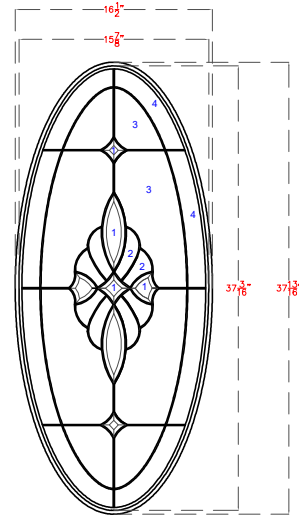

**6543/6545/6547 MERIDIAN SIDELIGHT**

IG SIZE: 7-7/8" X 67-1/4" X 3/4" OA

**6534/6536 MERIDIAN OVAL**

I.G SIZE : 16-1/2" X 37-13/16" X 3/4" OA

**6742 MERIDIAN TRANSOM**

IG SIZE: 62-5/8" X 9-7/8" X 3/4" OA

**LEGEND:**

- 1: CLEAR BEVEL
- 2: 100 GG
- 3: 100 WATER
- 4: GLUE CHIP