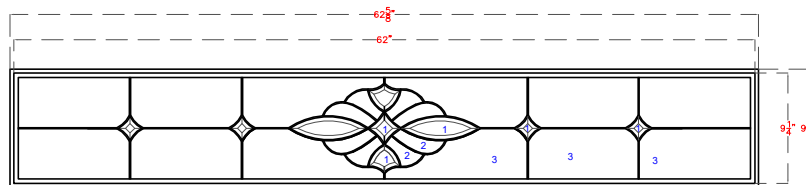

**6543/6545/6547 MERIDIAN SIDELIGHT**

IG SIZE: 7-7/8" X 67-1/4" X 3/4" OA

**6534/6536 MERIDIAN OVAL**

I.G SIZE : 16-1/2" X 37-13/16" X 3/4" OA

**6742 MERIDIAN TRANSOM**

IG SIZE: 62-5/8" X 9-7/8" X 3/4" OA

**LEGEND:**