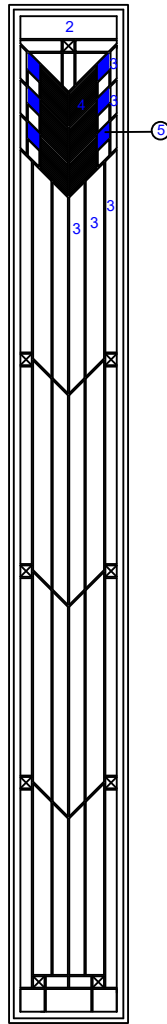

6172 HOLBROOK™ SIDELIGHT

GLASS SIZE: 7-7/8" X 79.1/4" X 3/4" OA

6172 HOLBROOK™ SIDELIGHT

GLASS SIZE: 7-7/8" X 67.1/4" X 3/4" OA

6173 HOLBROOK™ SIDELIGHT

GLASS SIZE: 7-7/8" X 18.3/8" X 3/4" OA

LEGEND:

- 1: GLUE CHIP
- 2: SEEDY
- 3: 100A
- 4: 100C
- 5: 136 BLUE

ZB500, ZRH316
 OFFSET SINGLE: 1/2