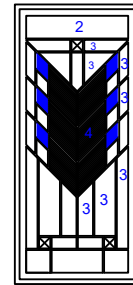

6172 HOLBROOK™ SIDELIGHT

GLASS SIZE: 7-7/8" X 79.1/4" X 3/4" OA

6172 HOLBROOK™ SIDELIGHT

GLASS SIZE: 7-7/8" X 67.1/4" X 3/4" OA

6173 HOLBROOK™ SIDELIGHT

GLASS SIZE: 7-7/8" X 18.3/8" X 3/4" OA

LEGEND:

- 1: GLUE CHIP
- 2: SEEDY
- 3: 100A
- 4: 100C
- 5: 136 BLUE

ZB500, ZRH316
 OFFSET SINGLE: 1/2