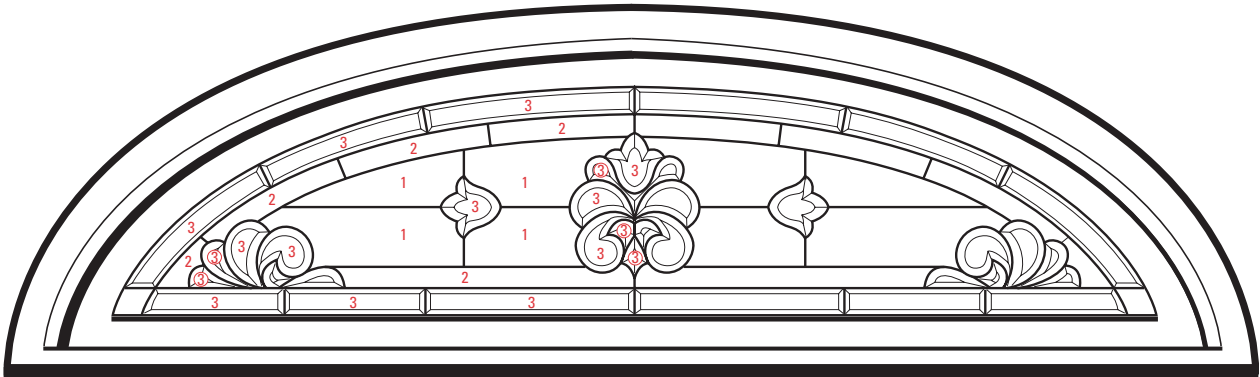

BEAUMONT ELLIPTICAL TRANSOM

4794

- 1 SEEDY
- 2 CLEAR FIBROID
- 3 CLEAR BEVEL

Simpson[®]

1-800-952-4057

simpsondoor.com