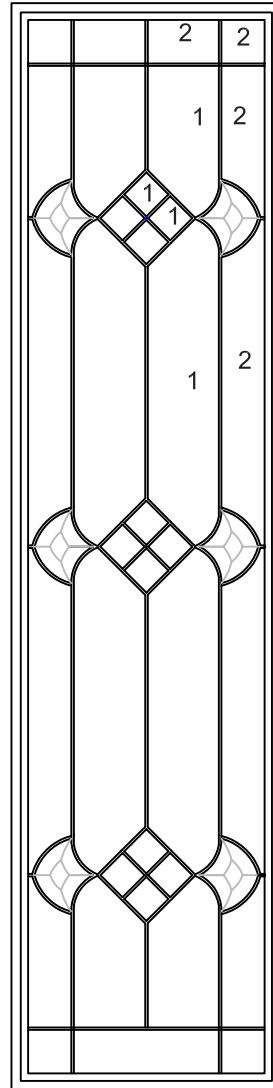

ST TROPEZ IV
I/G: 6-7/16X9-1/16

ST TROPEZ II
I/G: 11-7/8 X 9-1/16

ST TROPEZ II S/L
I/G: 9-1/16 X 36-1/2

LEGEND :

1: CLEAR BAROQUE BACKGROUND

2: GLUECHIP

NO NUMBER : CLEAR BEVEL

PATINA CAME (ZB375/ ZRH316)