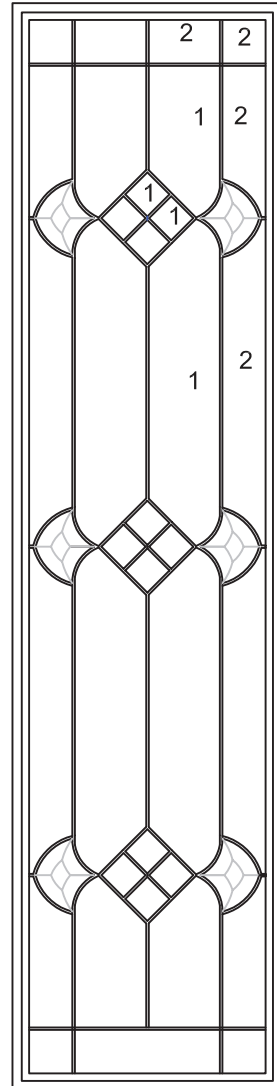

4242, 4243 ST TROPEZ IV  
I/G: 6-7/16 X 9-1/16

4222, 4232 ST TROPEZ II  
I/G: 11-7/8 X 9-1/16

4233 ST TROPEZ II SIDELIGHT  
I/G: 9-1/16 X 36-1/2

**LEGEND:**

1: CLEAR BAROQUE BACKGROUND

2: GLUECHIP

NO NUMBER: CLEAR BEVEL

BLACK CAME: ZB375/ZRH316