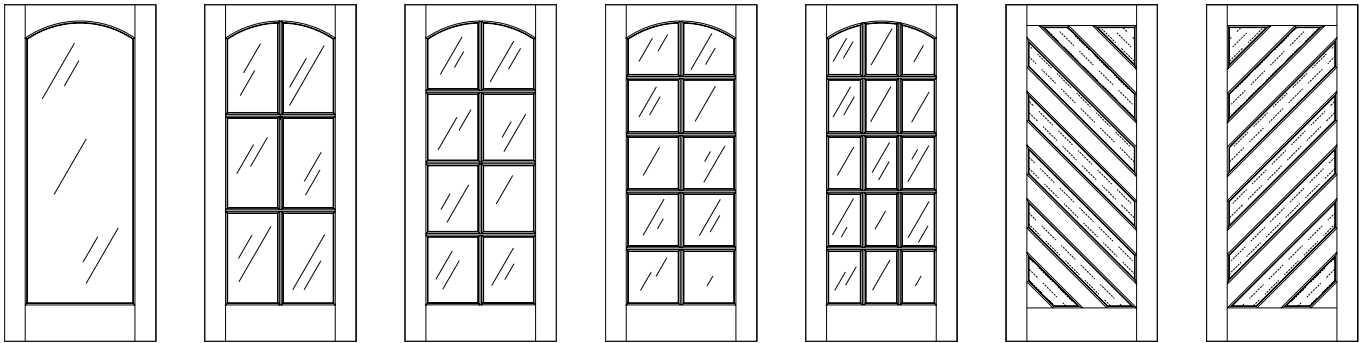

1401 1416 1418 1410 1415 4930 4932