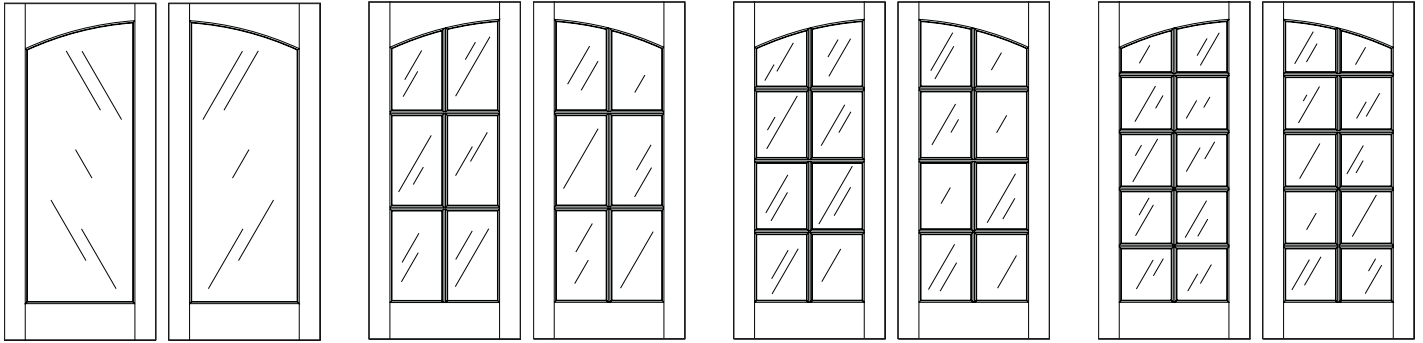

INTERIOR FRENCH DOORS

1421 1431 1426 1436 1428 1438 1420 1430