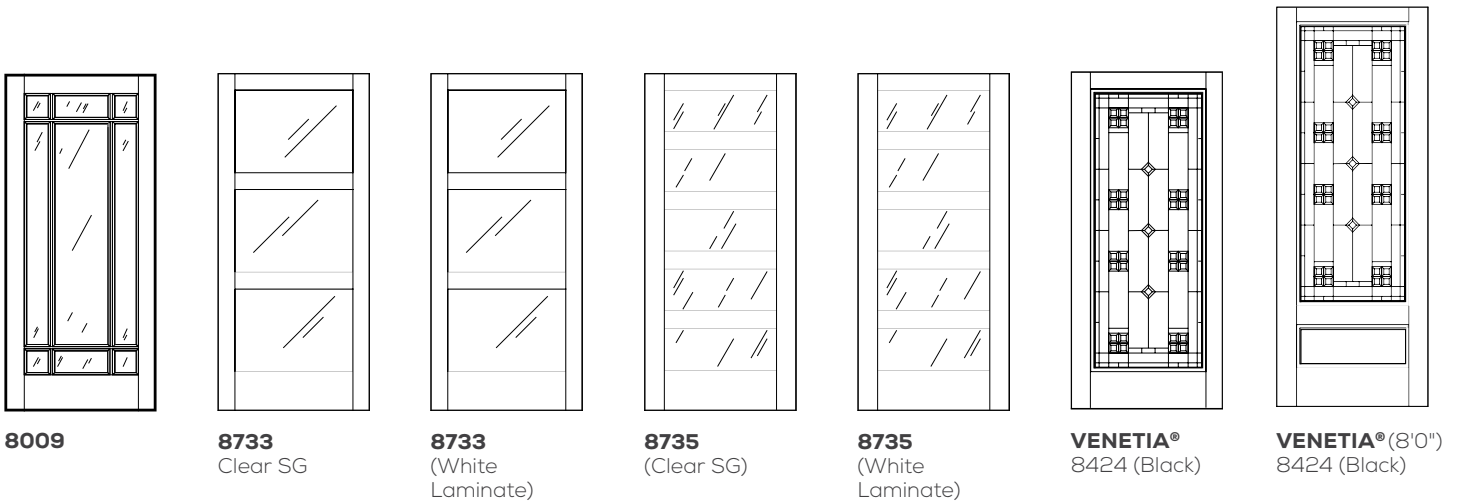

**89812**

**89815**

**PREMIUM FLUSH DOORS**

(Features 1/4" MDF veneer with 1/2" wide x 1/8" deep grooves)

**89934**

**89935**

**NEWPORT®**  
8422 (Black)

**NEWPORT® (8'0")**  
8422 (Black)