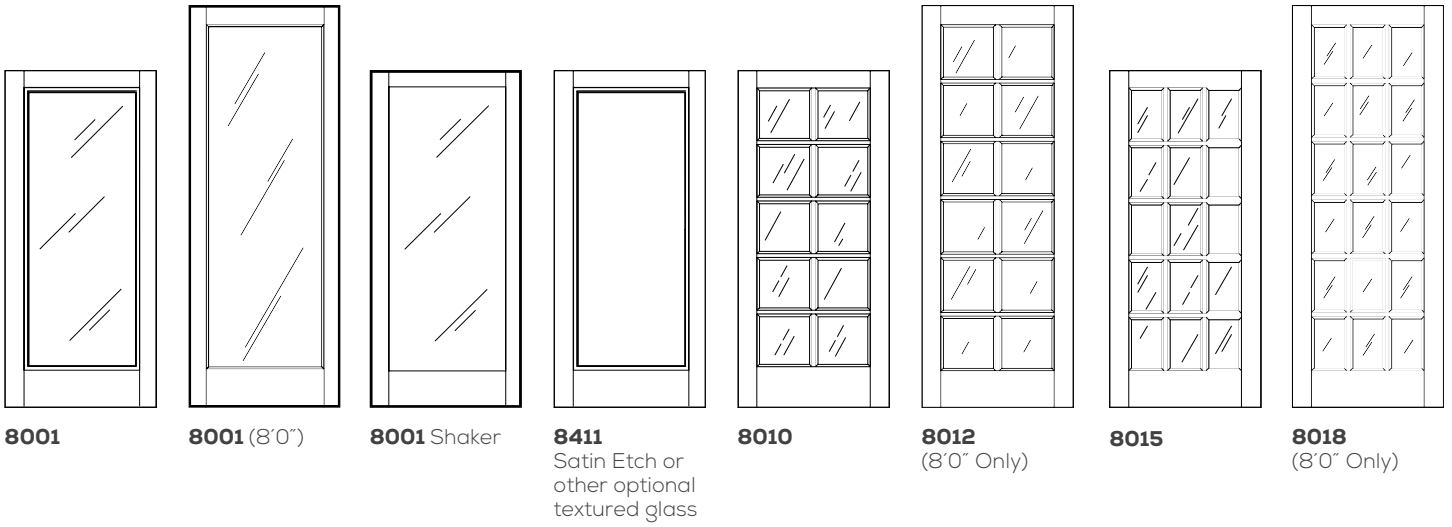

**89812**

**89815**

**PREMIUM FLUSH DOORS**

(Features 1/4" MDF veneer with 1/2" wide x 1/8" deep grooves)

**89934**

**89935**

**NEWPORT®**  
8422 (Black)

**NEWPORT® (8'0")**  
8422 (Black)