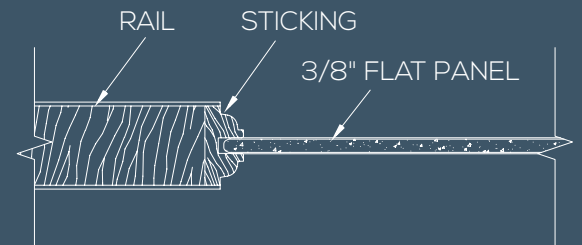

8120 FP CHALKBOARD

8082 FP

8055 FP

8021 FP BIFOLD

DOOR PROFILE

SHAKER FLAT PANEL DOORS

FLAT PANEL DOORS

EXPLORE OUR ONLINE TOOLS AT [SIMPSONDOOR.COM/DESIGN-TOOLS](https://www.simpsondoor.com/design-tools)