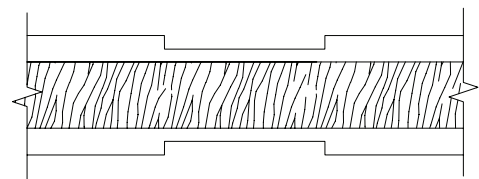

# Redi-Prime® Premium Flush Interior Doors

Scan for  
More Information

Simpson Redi-Prime® is one of today's most recognized brands for painted interior doors. And new to the Redi-Prime product line is Premium Flush Interior Doors. These doors feature a 1/4" MDF veneer over a wood stile, rail and lattice core substrate, ensuring structural support with less mass than a solid core flush door. These doors will fit perfectly in both new contemporary construction and mid/mod remodels. Get your premium flush doors either in local inventory or through Simpson's Redi-Ship® Program.

## Groove Detail 9/16" wide x 1/16" deep

## SPECIFICATIONS

- Available in the most requested interior door widths in both 6'8" and 8'0" height
- 1/4" thick MDF veneer over wood stile, rail and wood lattice core
- Grooves are 9/16" wide and 1/16" deep for a dramatic appearance
- Wide internal stiles to satisfy your hardware requirements
- Factory double-primed and sanded
- 10-year warranty
- For a full list of available designs and sizes, visit [simpsondoor.com/rediship](http://simpsondoor.com/rediship)