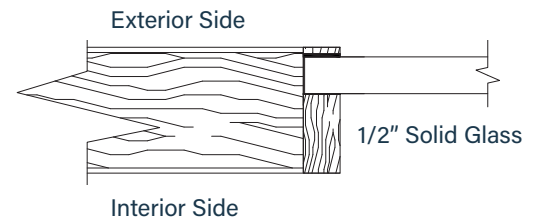

Clear Edge® Exterior Door Profile